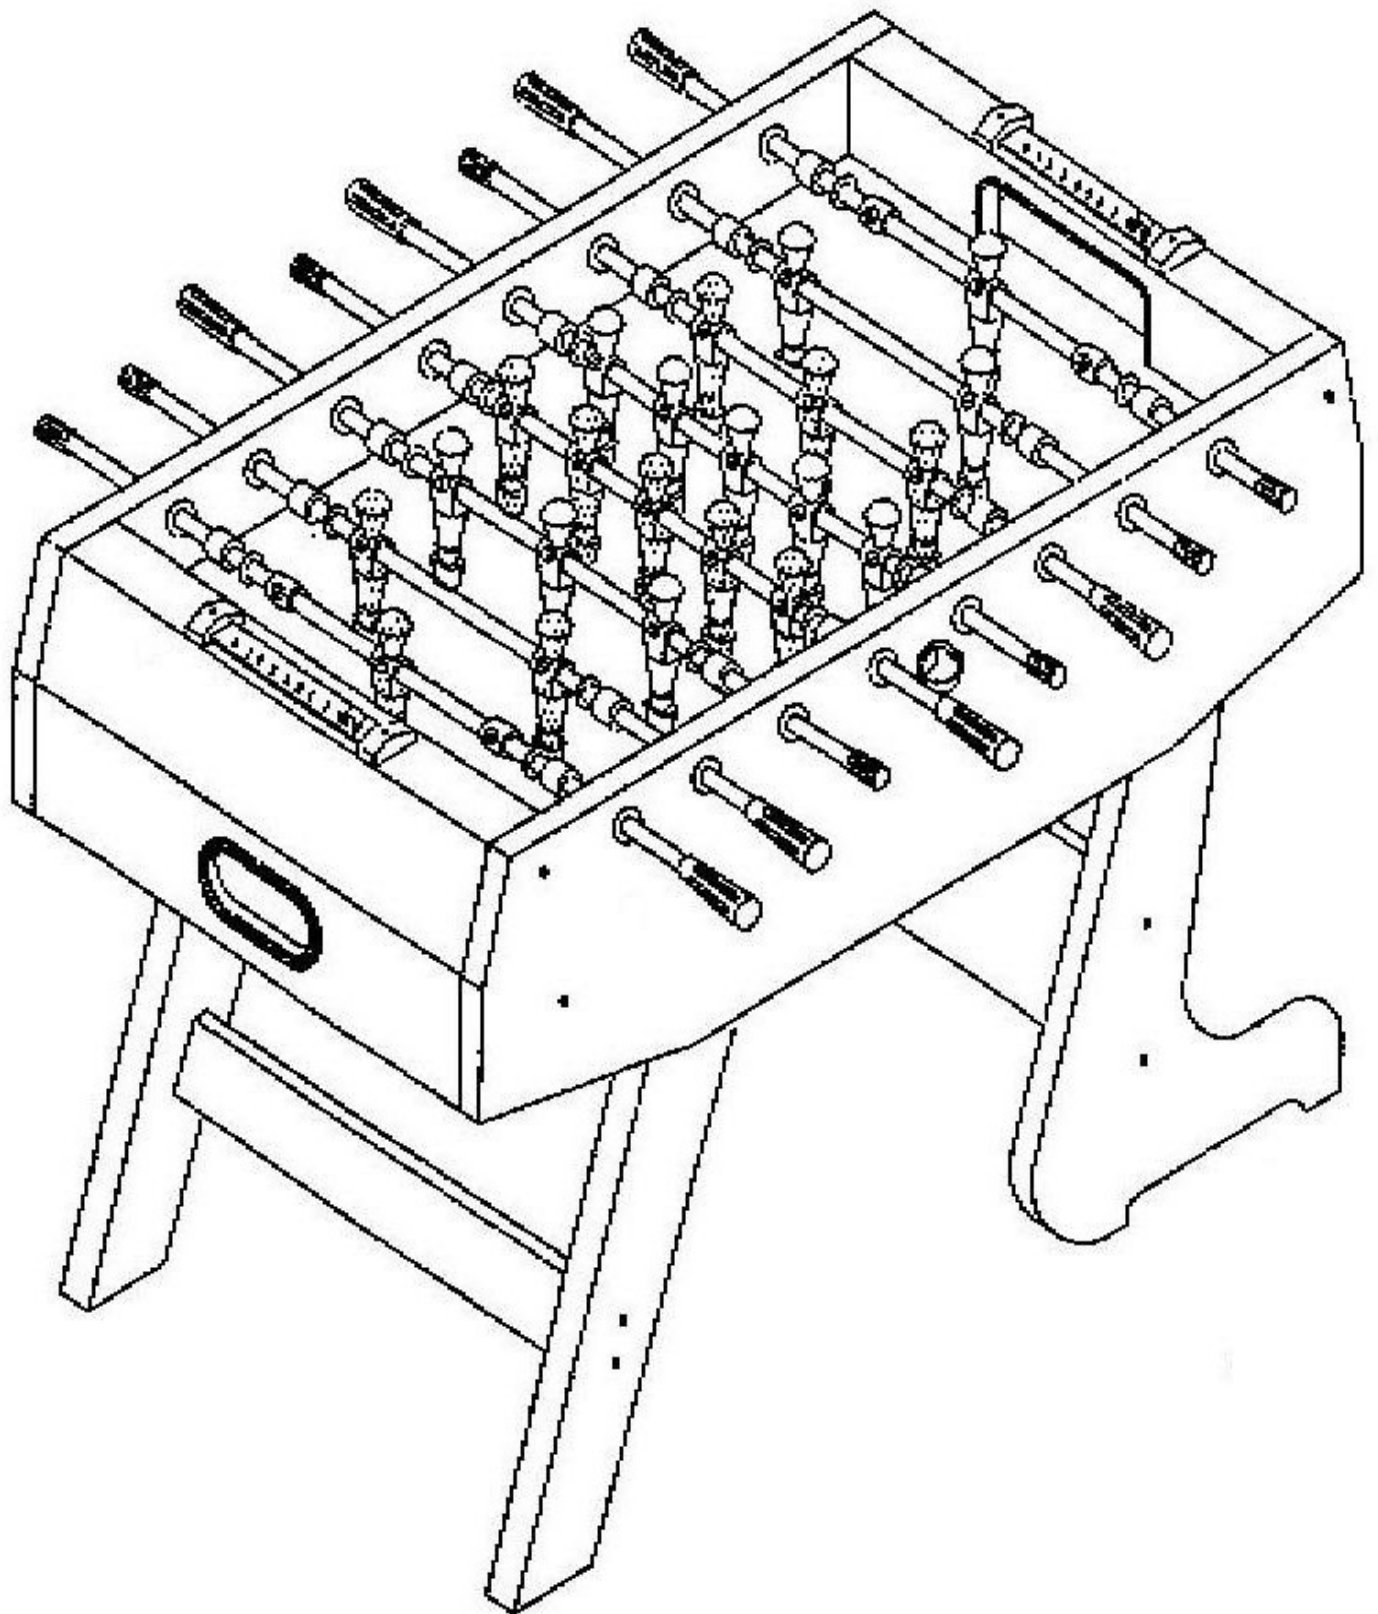

SOCCER TABLE S028

ASSEMBLY INSTRUCTIONS

Step 1

Step 2

Step 3

PARTS IDENTIFIER

HARDWARE			
	<i>description</i>	<i>QTY. REQUIRED</i> <i>ekstra pieces may be included</i>	
	H1 1/4"x1-3/4"	16	
	H2 4"*16"	24	
	H3 *1-1/4"	8	
	H4 F4*1"	4	
	H5 5/16"x1-3/4"	4	
	H6 5/16"*19"	8	
	H7 5/16"	4	
	H8 T4*15"	4	
	H9 1/4"*10"	12	
	H10	26	

PARTS IDENTIFIER

HARDWARE (ACTUAL SIZE MAY VARY)			
	<i>description</i>	<i>QTY.</i>	
	P1 MAIN	1	
	P2 ANGLED LEG	2	
	P3 STRAIGHT LEGS	2	
	P4 LEG PANEL	2	
	P5 CROSS BAR	1	
	P6 SLIDE SCORER	2	
	P7 ROD HANDLE	8	
	P8 ROD END CAP	8	

PARTS IDENTIFIER

ACCESSORIES

		DESCRIPTION	QTY
	A1	SOCCER BALL	4
	A2	TOOL	1

ASSEMBLY PARTS

		DESCRIPTION	QTY
	R1	5 HOME PLAYERS ROD	1
	R2	3 HOME PLAYERS ROD	1
	R3	2 HOME PLAYERS ROD	1
	R4	1 HOME PLAYERS ROD	1
	R5	5 AWAY PLAYERS ROD	1
	R6	3 AWAY PLAYERS ROD	1
	R7	2 AWAY PLAYERS ROD	1
	R8	1 AWAY PLAYERS ROD	1