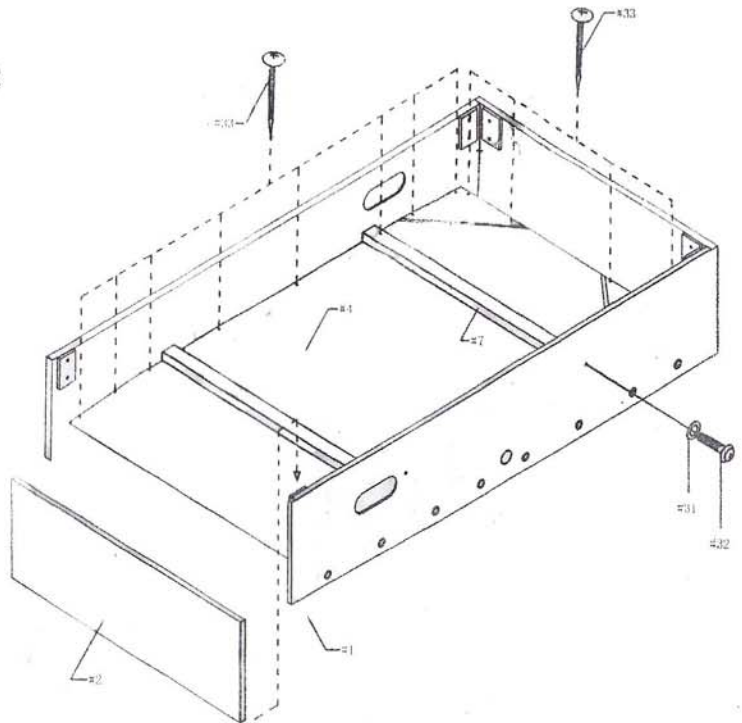

Step 3

Step 2